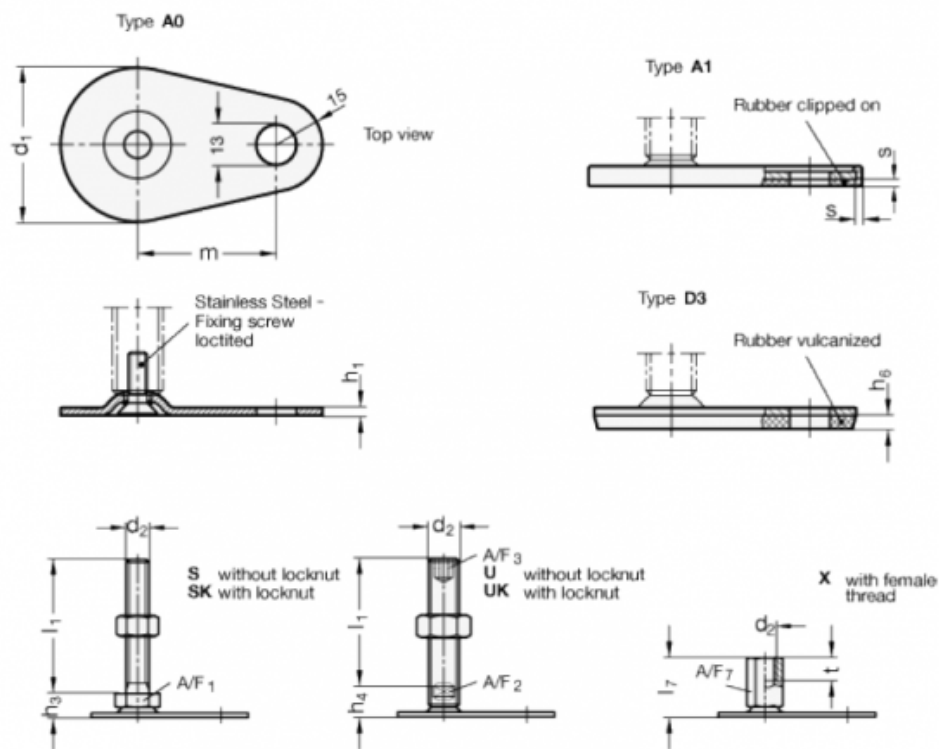

Data Sheet

Article number: 204280M20100D3UK

Description: E+G levelling foot
GN 42-80-M20-100-D3-UK

Note: UK With nut, Hexagon socket at the top, Wrench flat at the bottom

Measures

A/F2 = 15	m = 70
A/F3 = 10	s =
d1 = 80	
d2 = M20	
h1 = 3	
h4 = 18	
h6 = 5	
l1 = 100	